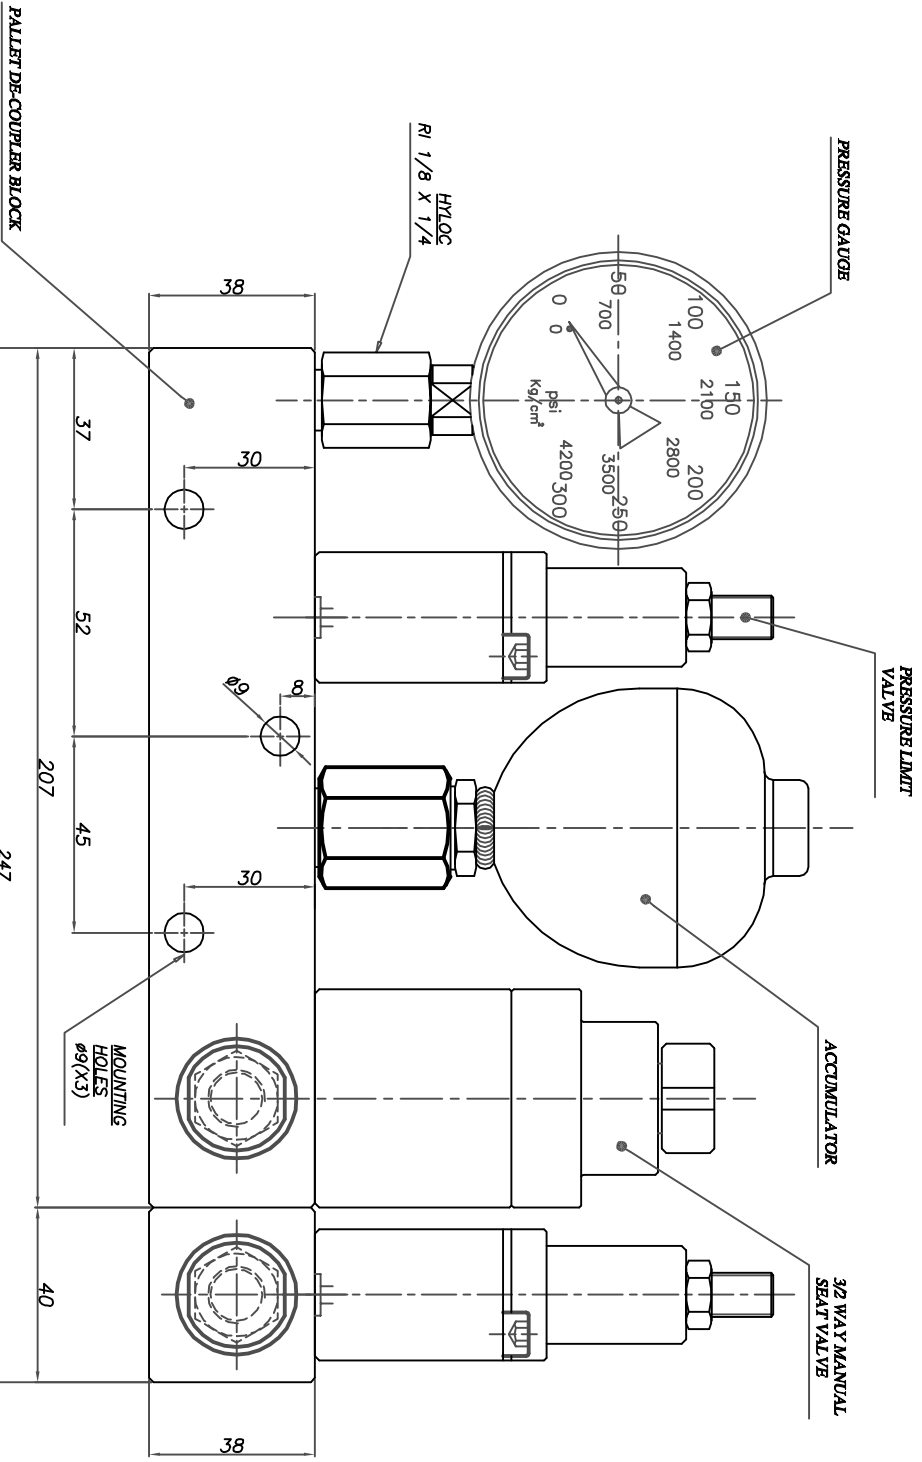

REVISION		ZONE	REV	FROM	TO	DATE	APPROVED