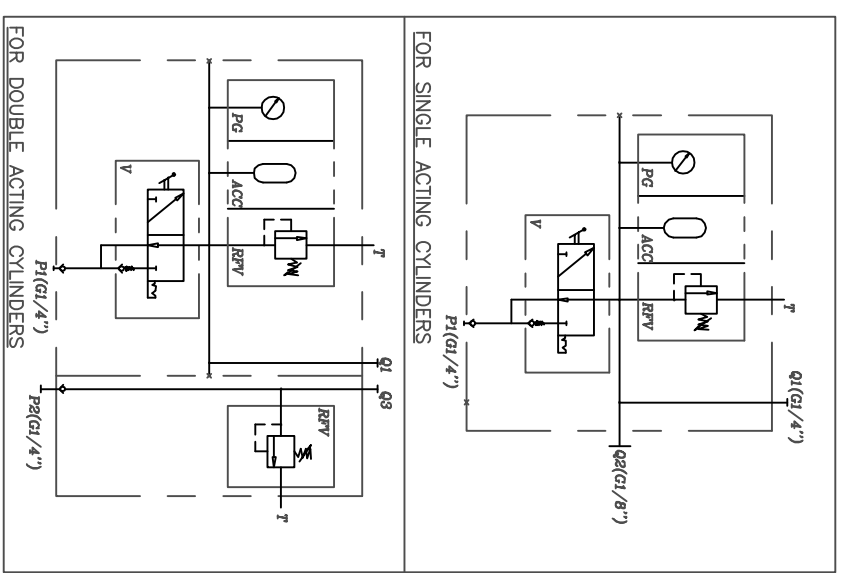

FOR INFORMATION ONLY

1.0 GENERAL

1.1 ALL DIMENSIONS ARE IN MM.

1.2 DO NOT SCALE THE DRG. IF IN DOUBT ASK.

1.3 SPECIFICATIONS DIMENSIONS SUBJECT TO CHANGE DURING DEVELOPMENT.

1.4 MAX. WORKING PRESSURE 200 BAR
NOM./FLOW-4 LPM