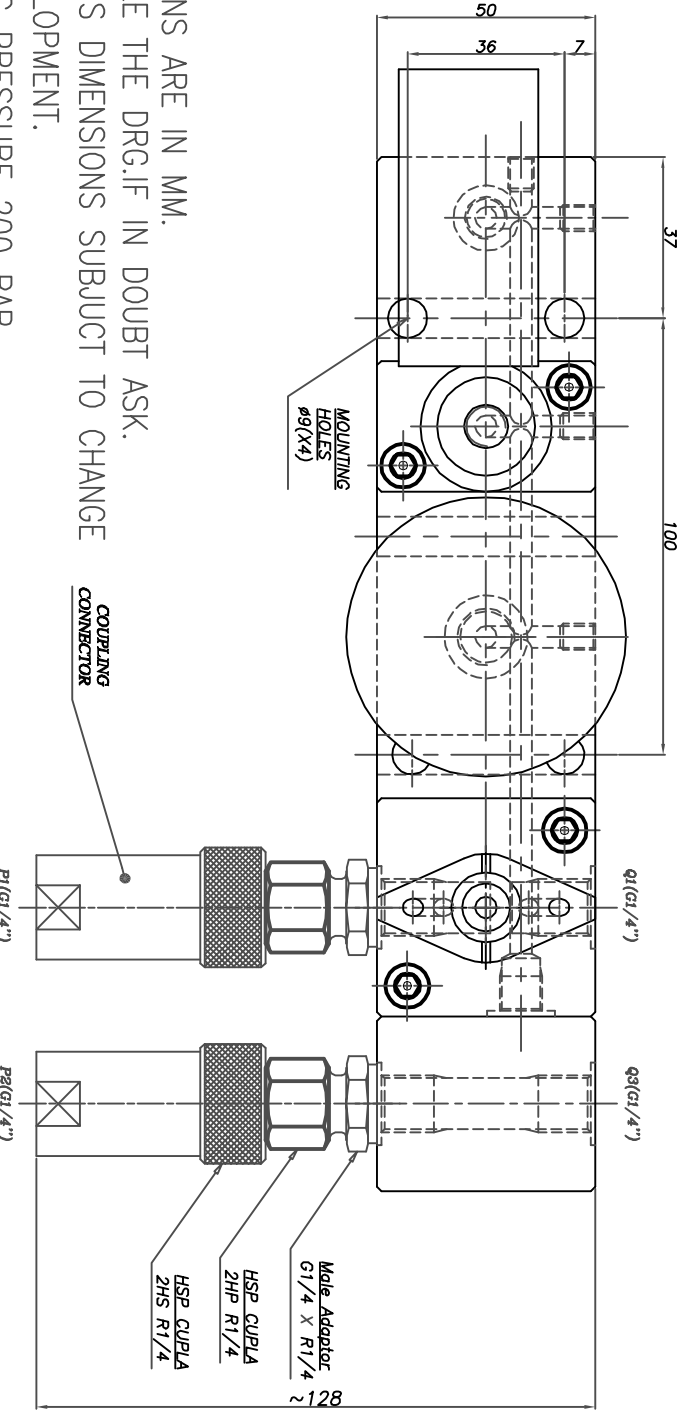

FOR INFORMATION ONLY

1.0 GENERAL

1.1 ALL DIMENSIONS ARE IN MM.

1.2 DO NOT SCALE THE DRG. IF IN DOUBT ASK.

1.3 SPECIFICATIONS DIMENSIONS SUBJECT TO CHANGE DURING DEVELOPMENT.

1.4 MAX. WORKING PRESSURE 200 BAR
NOM./FLOW-4 LPM